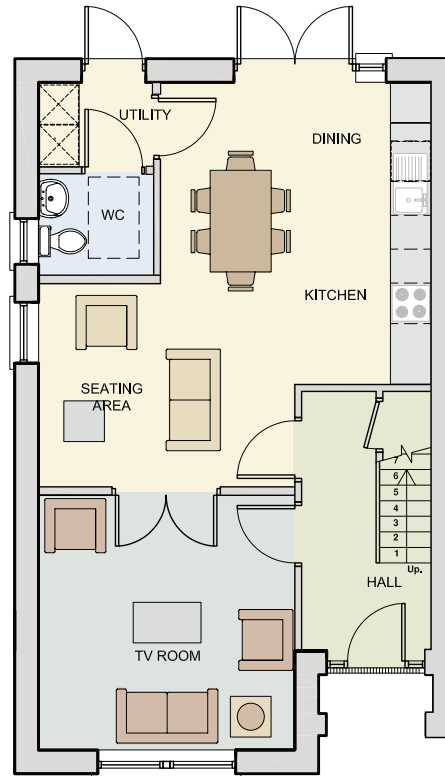

MAYDENHAYES

GROUND FLOOR

FIRST FLOOR

HOUSE TYPE C - 3 BED SEMI-DETACHED HOUSE

Disclaimer – The particulars contained in this document were prepared from preliminary plans and specifications and are intended only as a guide as final finishes may vary. The particulars do not form part of any offer or contract and should not be relied upon as statements or representations of fact. Any areas, measurements or distances are approximate. Text, photographs, plans and site plans are for guidance purposes only, are not necessarily comprehensive and may be subject to change. Knight Frank or Tormey Lee Auctioneers are not authorised to make or give any representations or warranties in relation to the property. It should not be assumed that the property has all necessary planning consents. We have not made any investigation into the existence or otherwise of any issues concerning pollution of land, air or water contamination, the purchaser is responsible for making their own enquiries.